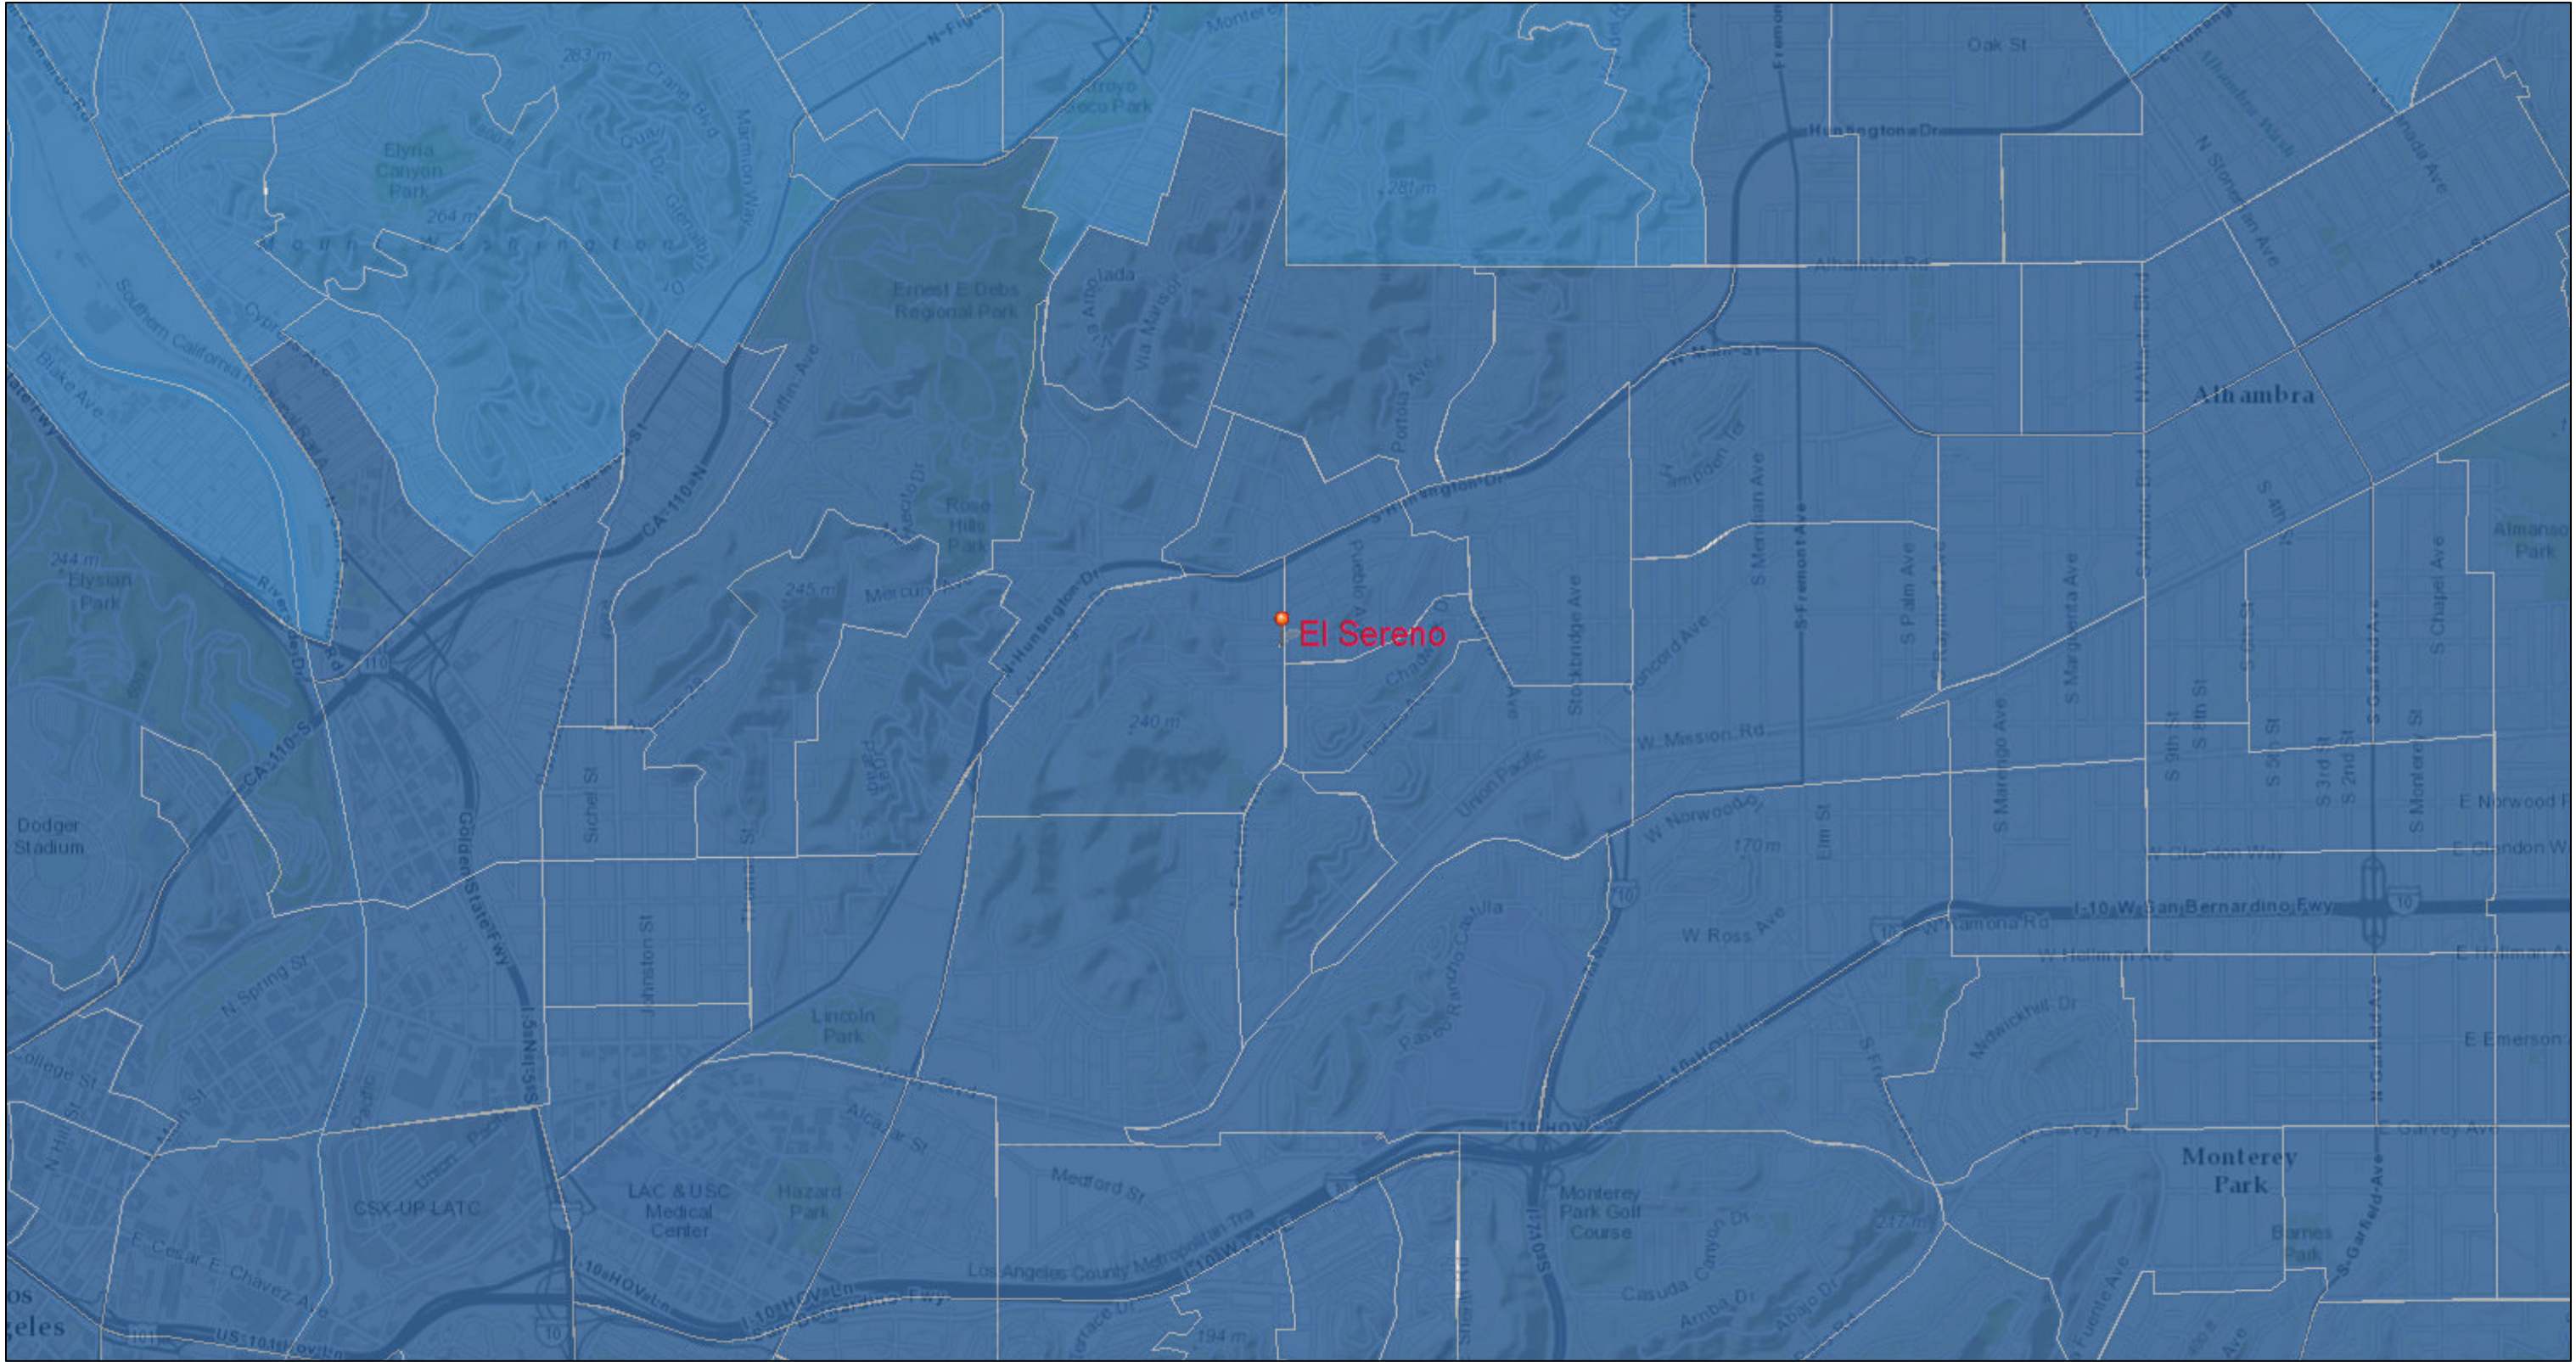

CalEnviroScreen 2.0 Indicator Maps: PM 2.5

June 18, 2015

CalEnviroScreen 2.0 Results

- > 70 to 80
- > 80 to 90

1:36,112

Sources: Esri, HERE, DeLorme, TomTom, Intermap, increment P Corp., GEBCO, USGS, FAO, NPS, NRCAN, GeoBase, IGN, Kadaster NL, Ordnance Survey, Esri Japan, METI, Esri China (Hong Kong), swisstopo, MapmyIndia, © OpenStreetMap contributors, and the GIS User Community