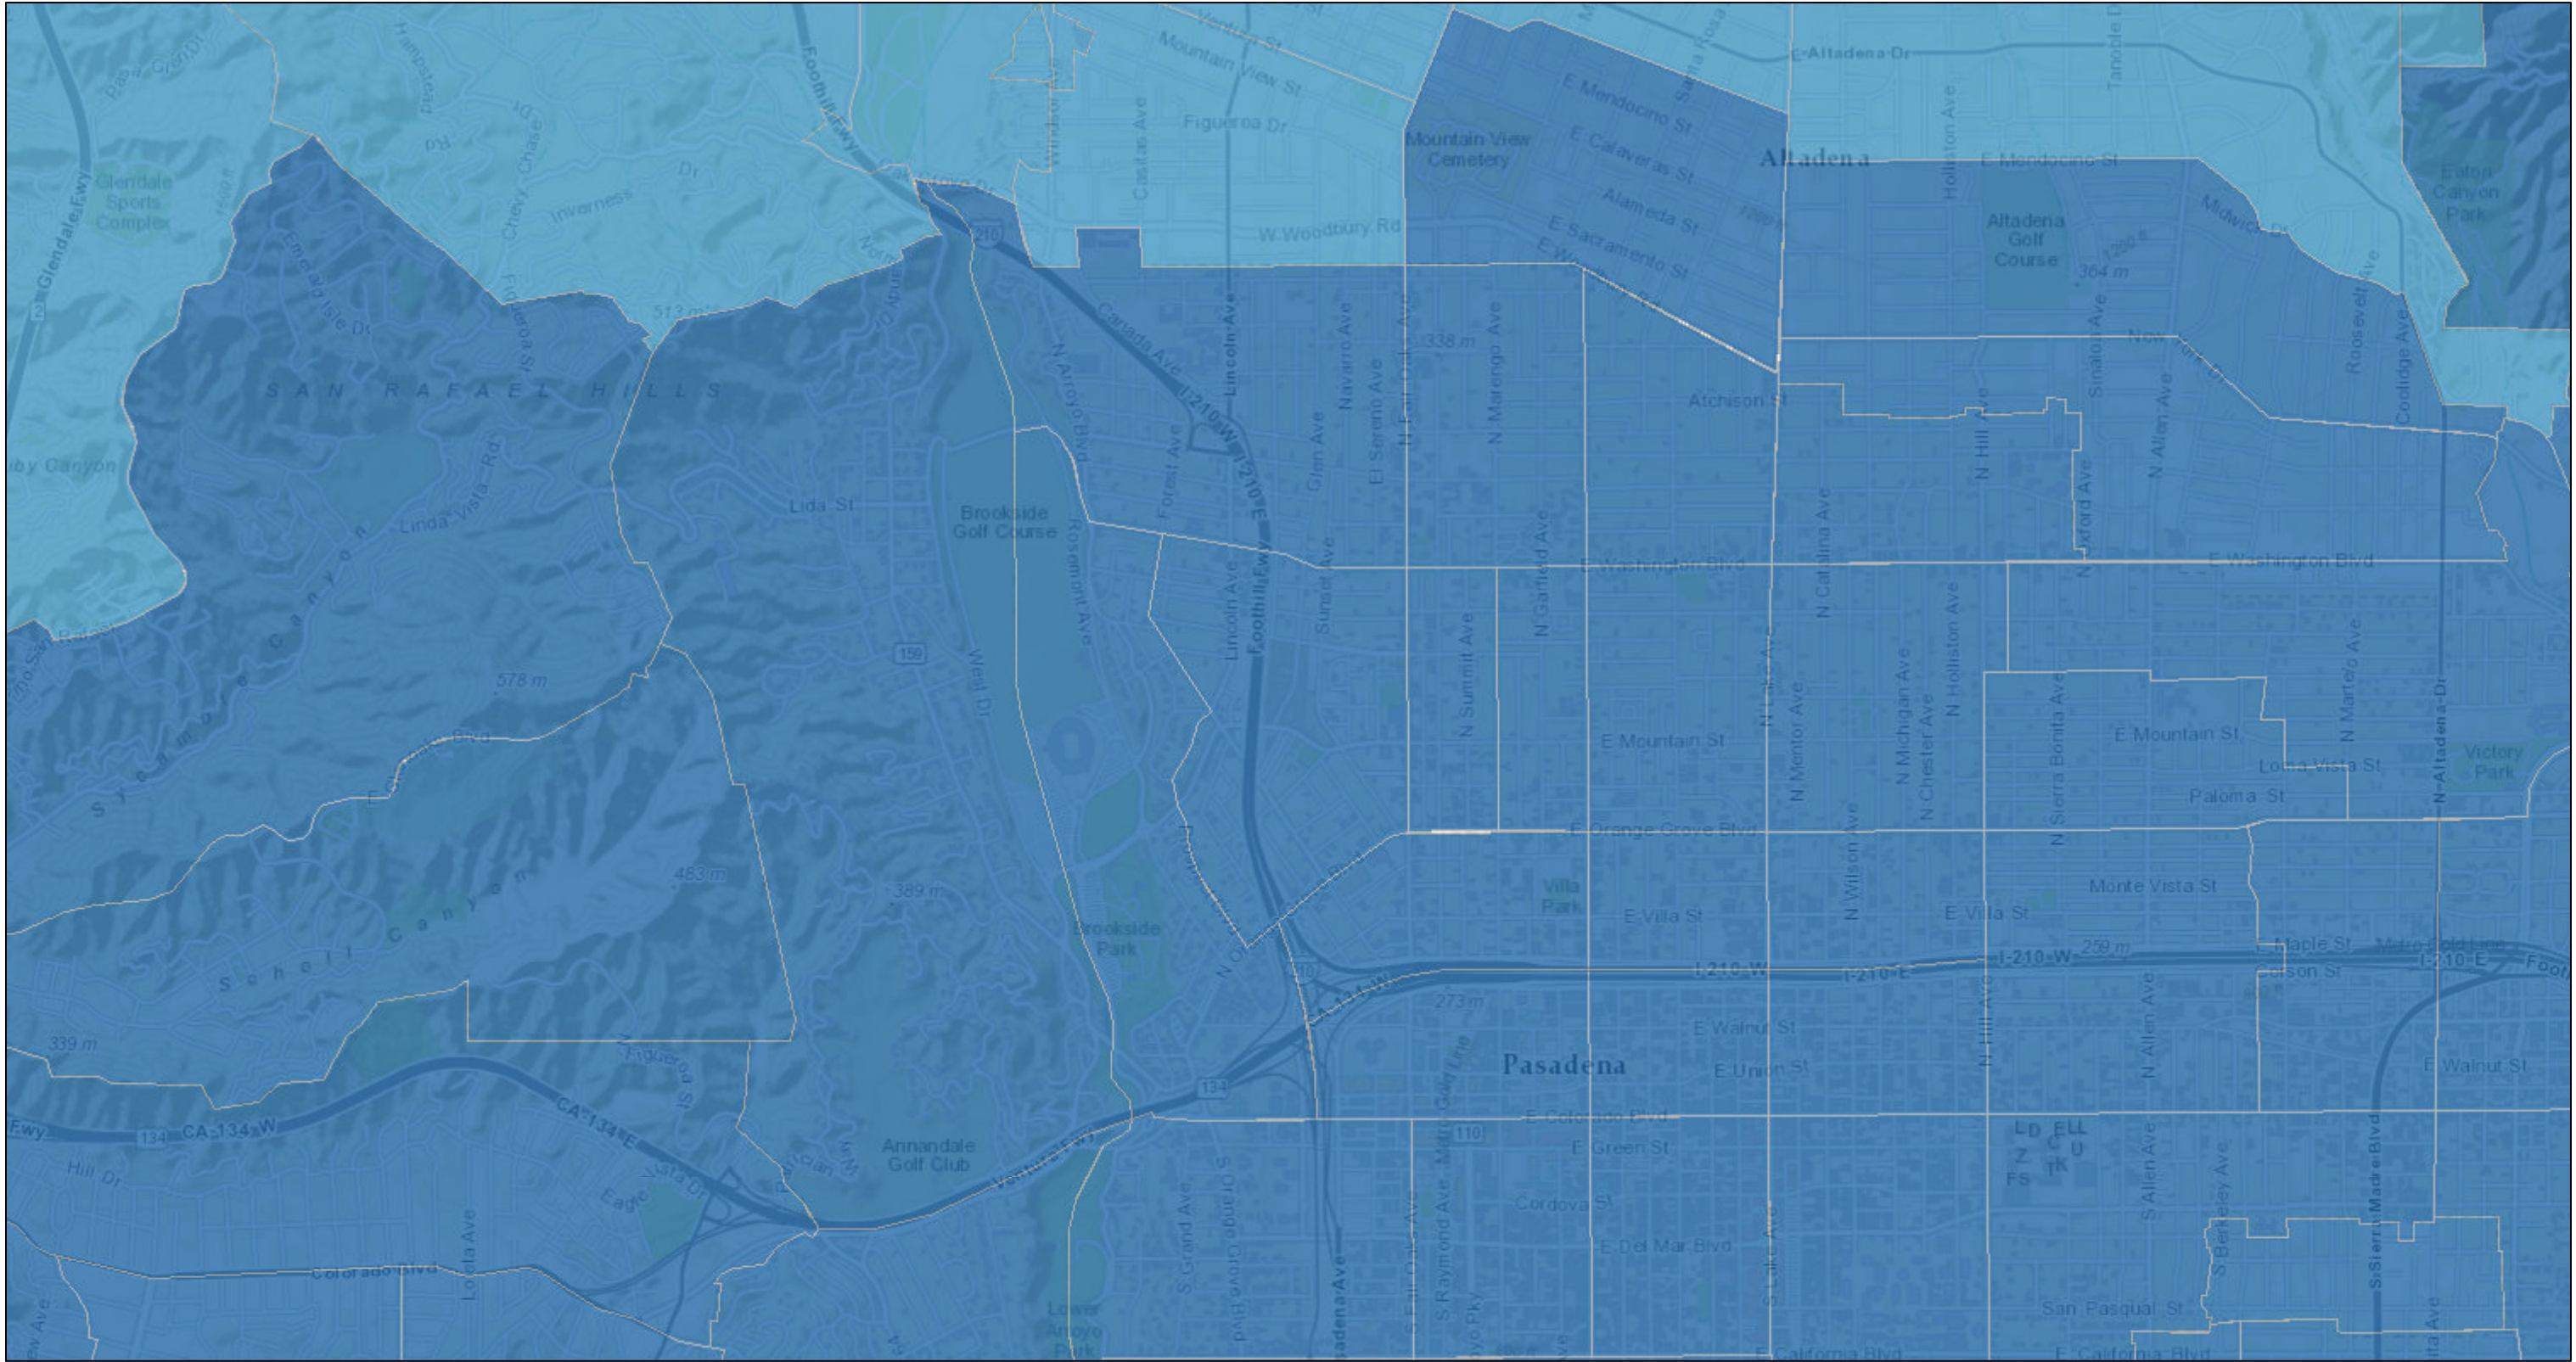

# CalEnviroScreen 2.0 Indicator Maps: PM 2.5

June 18, 2015

1:36,112

CalEnviroScreen 2.0 Results

- > 60 to 70
- > 70 to 80

Sources: Esri, HERE, DeLorme, TomTom, Intermap, increment P Corp., GEBCO, USGS, FAO, NPS, NRCAN, GeoBase, IGN, Kadaster NL, Ordnance Survey, Esri Japan, METI, Esri China (Hong Kong), swisstopo, MapmyIndia, © OpenStreetMap contributors, and the GIS User Community